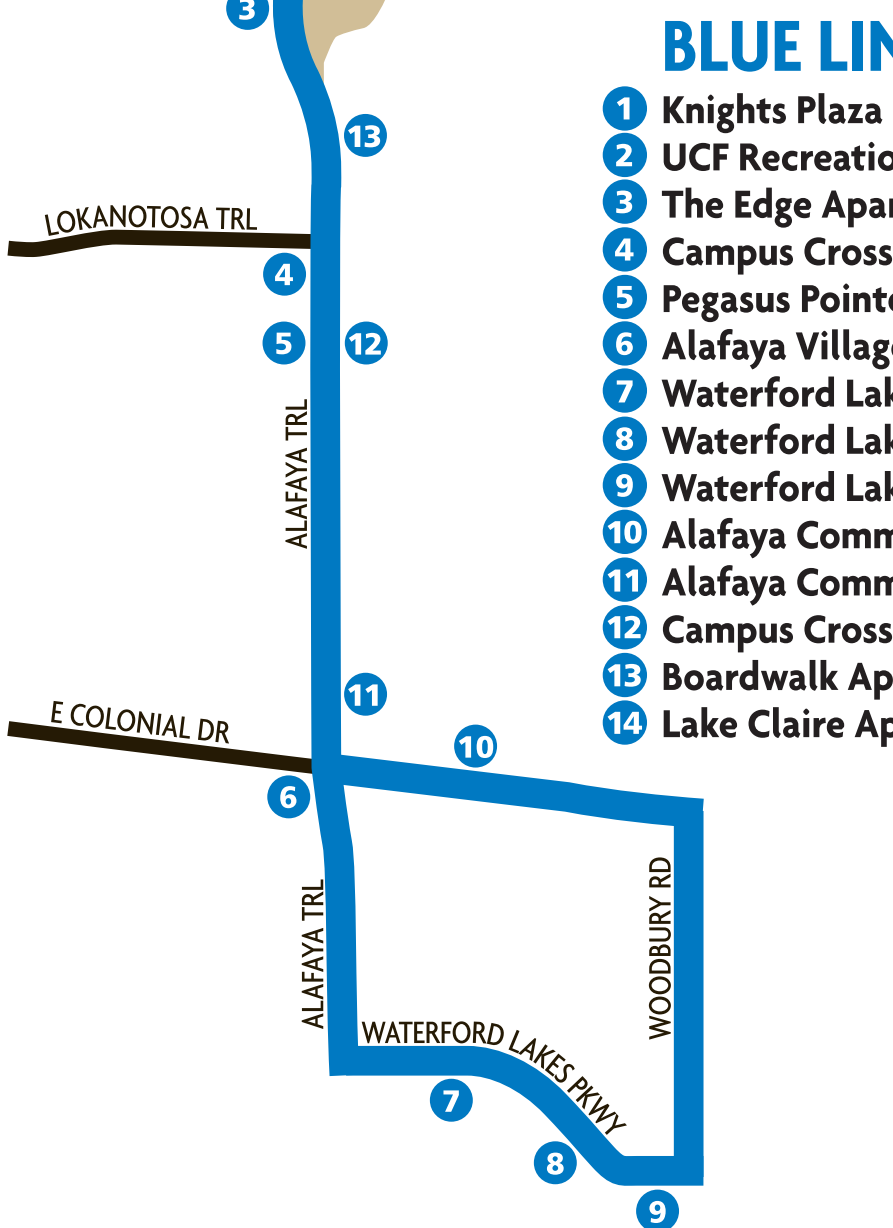

## GREEN LINE

- 1 Knights Plaza (UCF Arena)
- 2 Northgate Lakes
- 3 Tivoli Apartments
- 4 University Palms Shopping Center
- 5 Pegasus Landing
- 6 University Commons Shopping Center
- 7 University Shoppes
- 8 Sterling Central Apartments
- 9 UCF Recreation & Wellness Center

## BLUE LINE

- 1 Knights Plaza (UCF Arena)
- 2 UCF Recreation & Wellness Center
- 3 The Edge Apartment Complex
- 4 Campus Crossings (Alafaya)
- 5 Pegasus Pointe
- 6 Alafaya Village Shopping Center
- 7 Waterford Lakes Town Center (Stop 1)
- 8 Waterford Lakes Town Center (Stop 2)
- 9 Waterford Lakes Pkwy./Woodbury Rd.
- 10 Alafaya Commons Shopping Center (Colonial Dr. Stop)
- 11 Alafaya Commons Shopping Center (Alafaya Trl. Stop)
- 12 Campus Crossings (College Station)
- 13 Boardwalk Apartments
- 14 Lake Claire Apartments/Greek Park Dr.